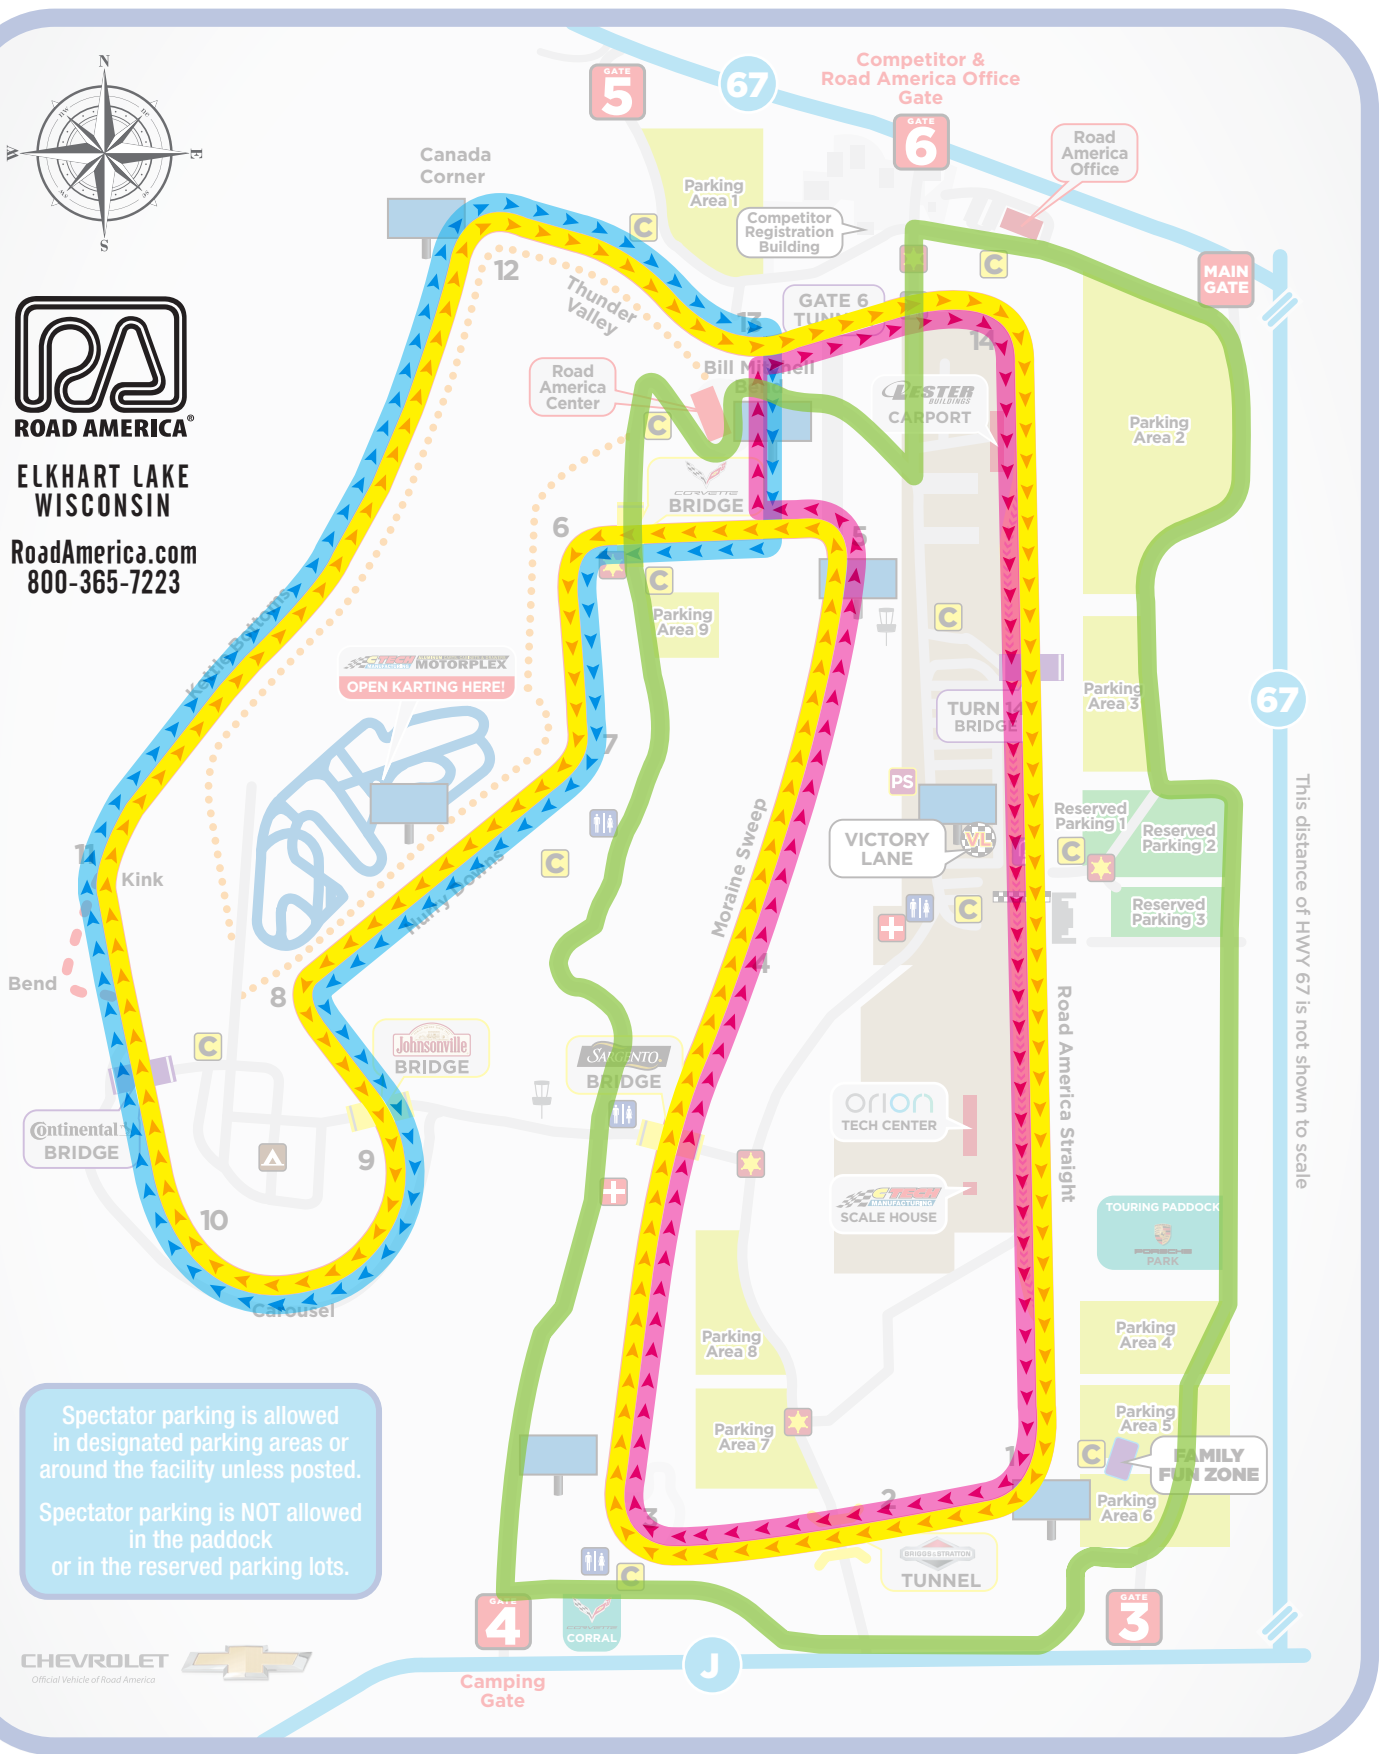

ELKHART LAKE
WISCONSIN

RoadAmerica.com
800-365-7223

Spectator parking is allowed in designated parking areas or around the facility unless posted. Spectator parking is NOT allowed in the paddock or in the reserved parking lots.

2.14 Miles

2.13 Miles

3 Miles

4 Miles